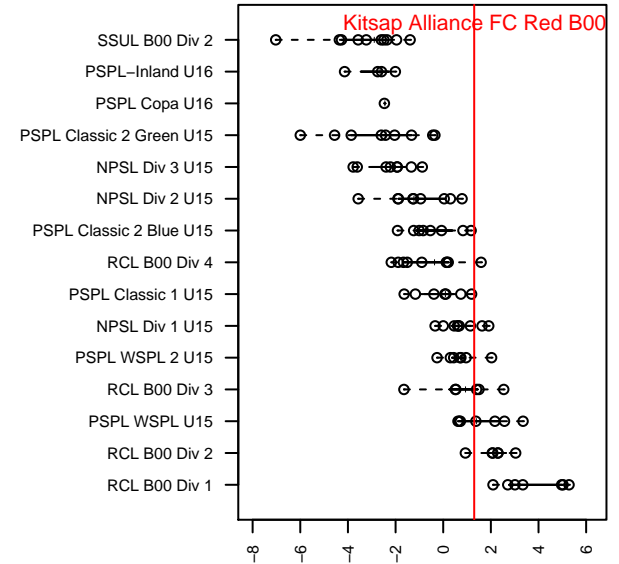

**attack and defense rating
relative to others at age
and all opponents in last 13 months**