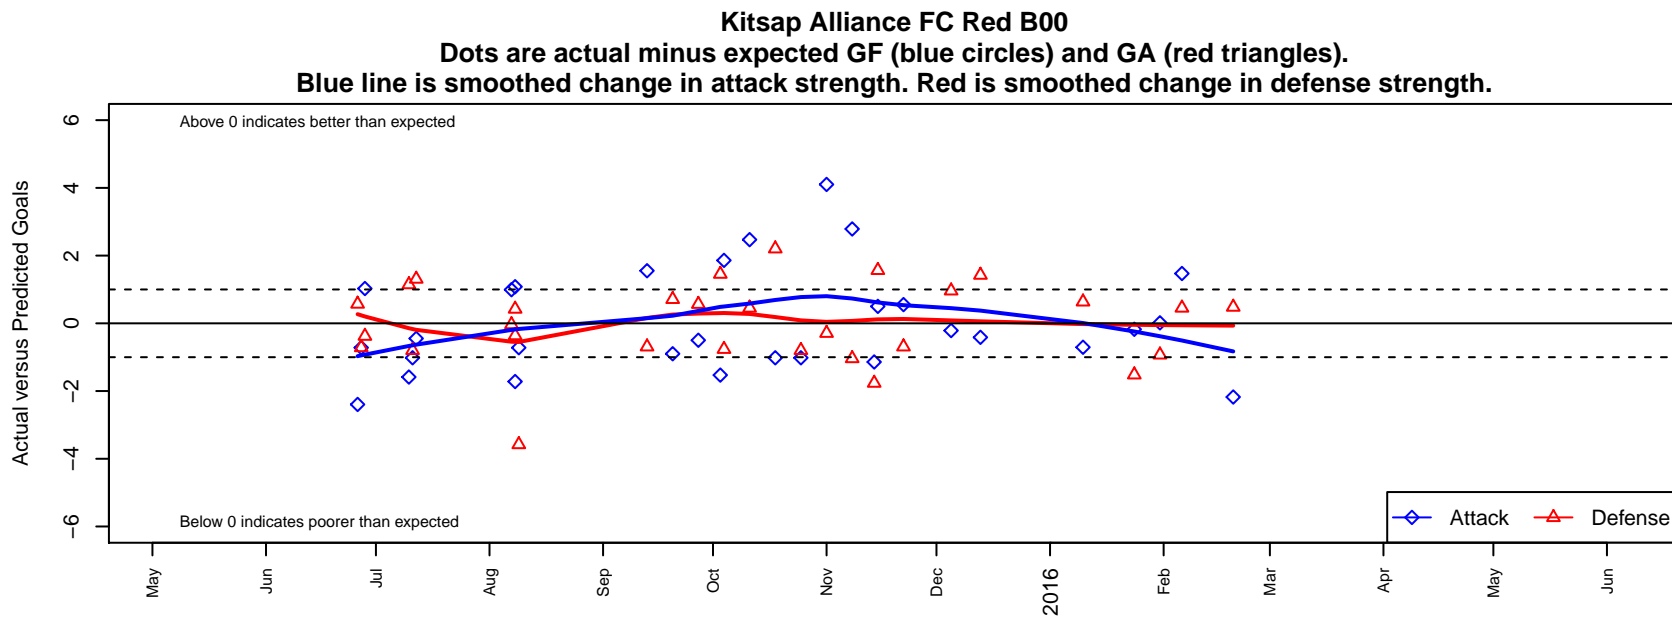

**attack and defense variance (black dot)
relative to other teams
and top 10 in region**

**attack and defense rating
relative to others at age
and all opponents in last 13 months**

Kitsap Alliance FC Red B00

Kitsap Alliance FC
Silverdale, WA
B00 total strength=1379
attack=9.49 defense=5.84
fall league = RCL B00 Div 3, RCL B00 7V2

alt names used:
KITSAP ALLIANCE BOYS U15 RED (WA)
Kitsap Alliance FC B00 A
Kitsap Alliance FC B00 A
Kitsap Alliance BU15 Red (A)
Kitsap Alliance FC B00 A

Venues played:
2015 RVS Classic BU15
2015 Nike Crossfire Challenge Gold Group U15
2015 Pacific Coast Challenge U15-16
2015 RCL B00 Div 3
2015 RCL B00 7V2
2015 WYS Presidents Cup B00 Division 2