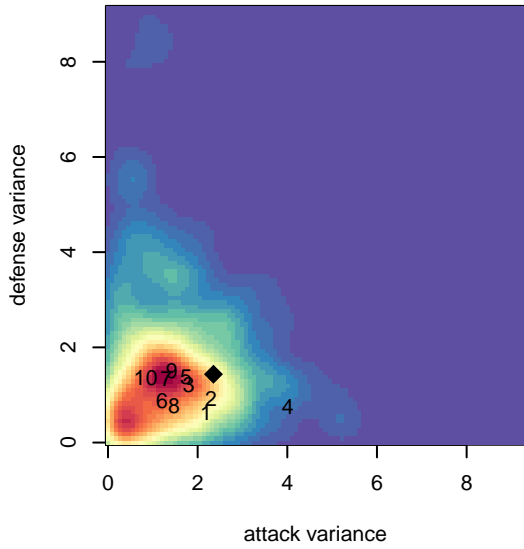

**attack and defense variance (black dot)
relative to other teams
and top 10 in region**