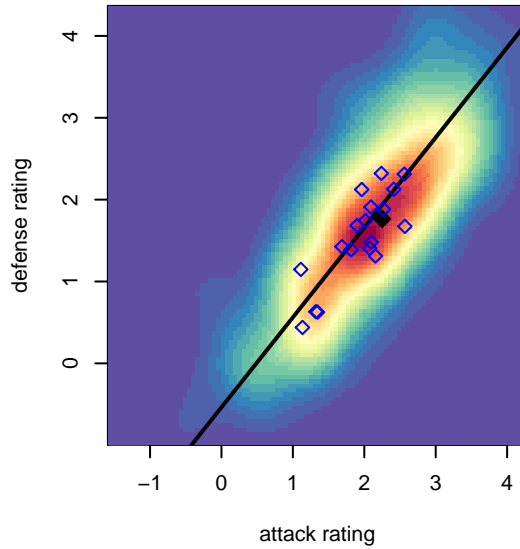

**attack and defense rating
relative to others at age
and all opponents in last 13 months**