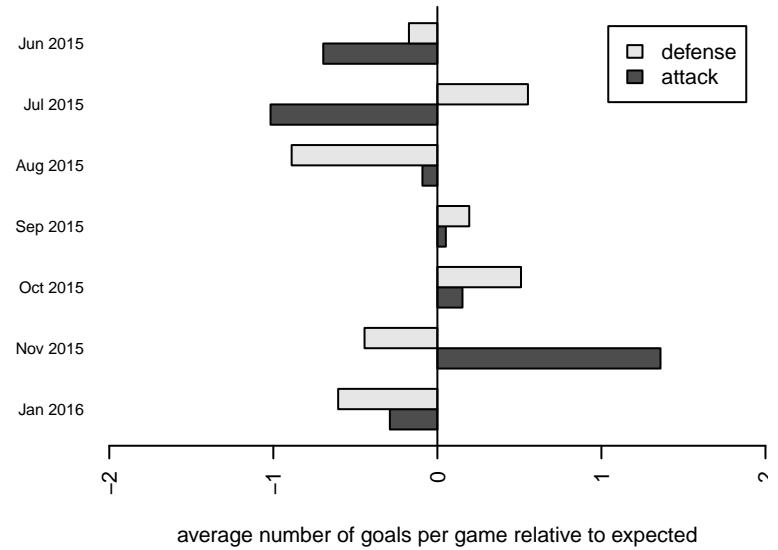

Performance relative to 13 month average