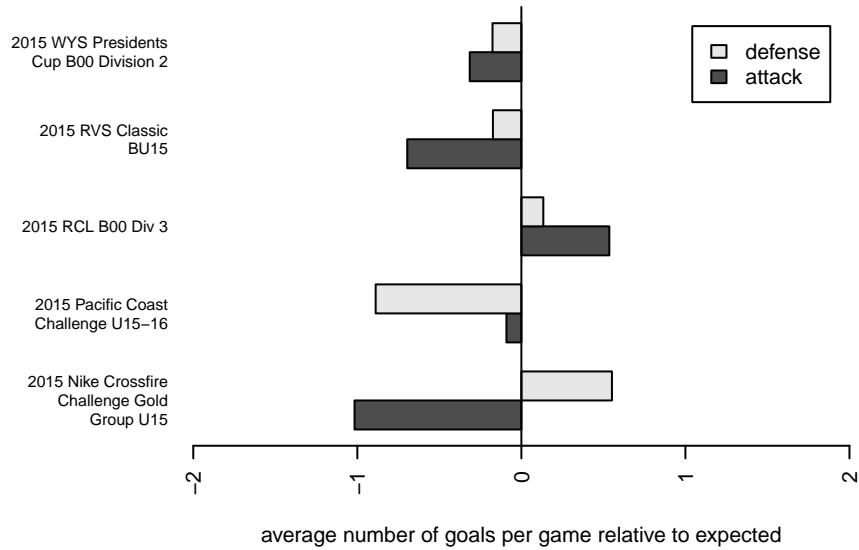

Performance relative to 13 month average